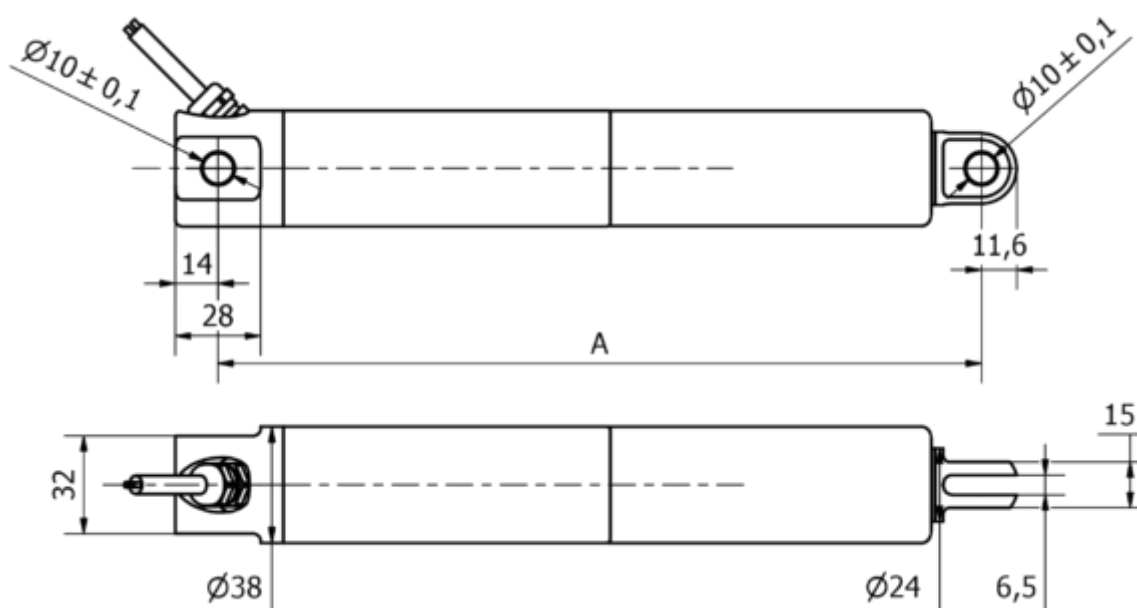

Data Sheet

Article number: 8A38205008003LCNLSN0

Description: KLEEl ine38, 50mm, 800N, 8 mm/s, Aluminium black RAL9005, IP66
24 VDC, 3 m. cable, Limit Switch, Clevis

Measures

A	= 200 + slaglængde/stroke
Cable length	= 3 m
Load speed mm/s	= 8 mm/s
Option	= Limit switch
Stroke (mm)	= 50
Voltage	= 24 V